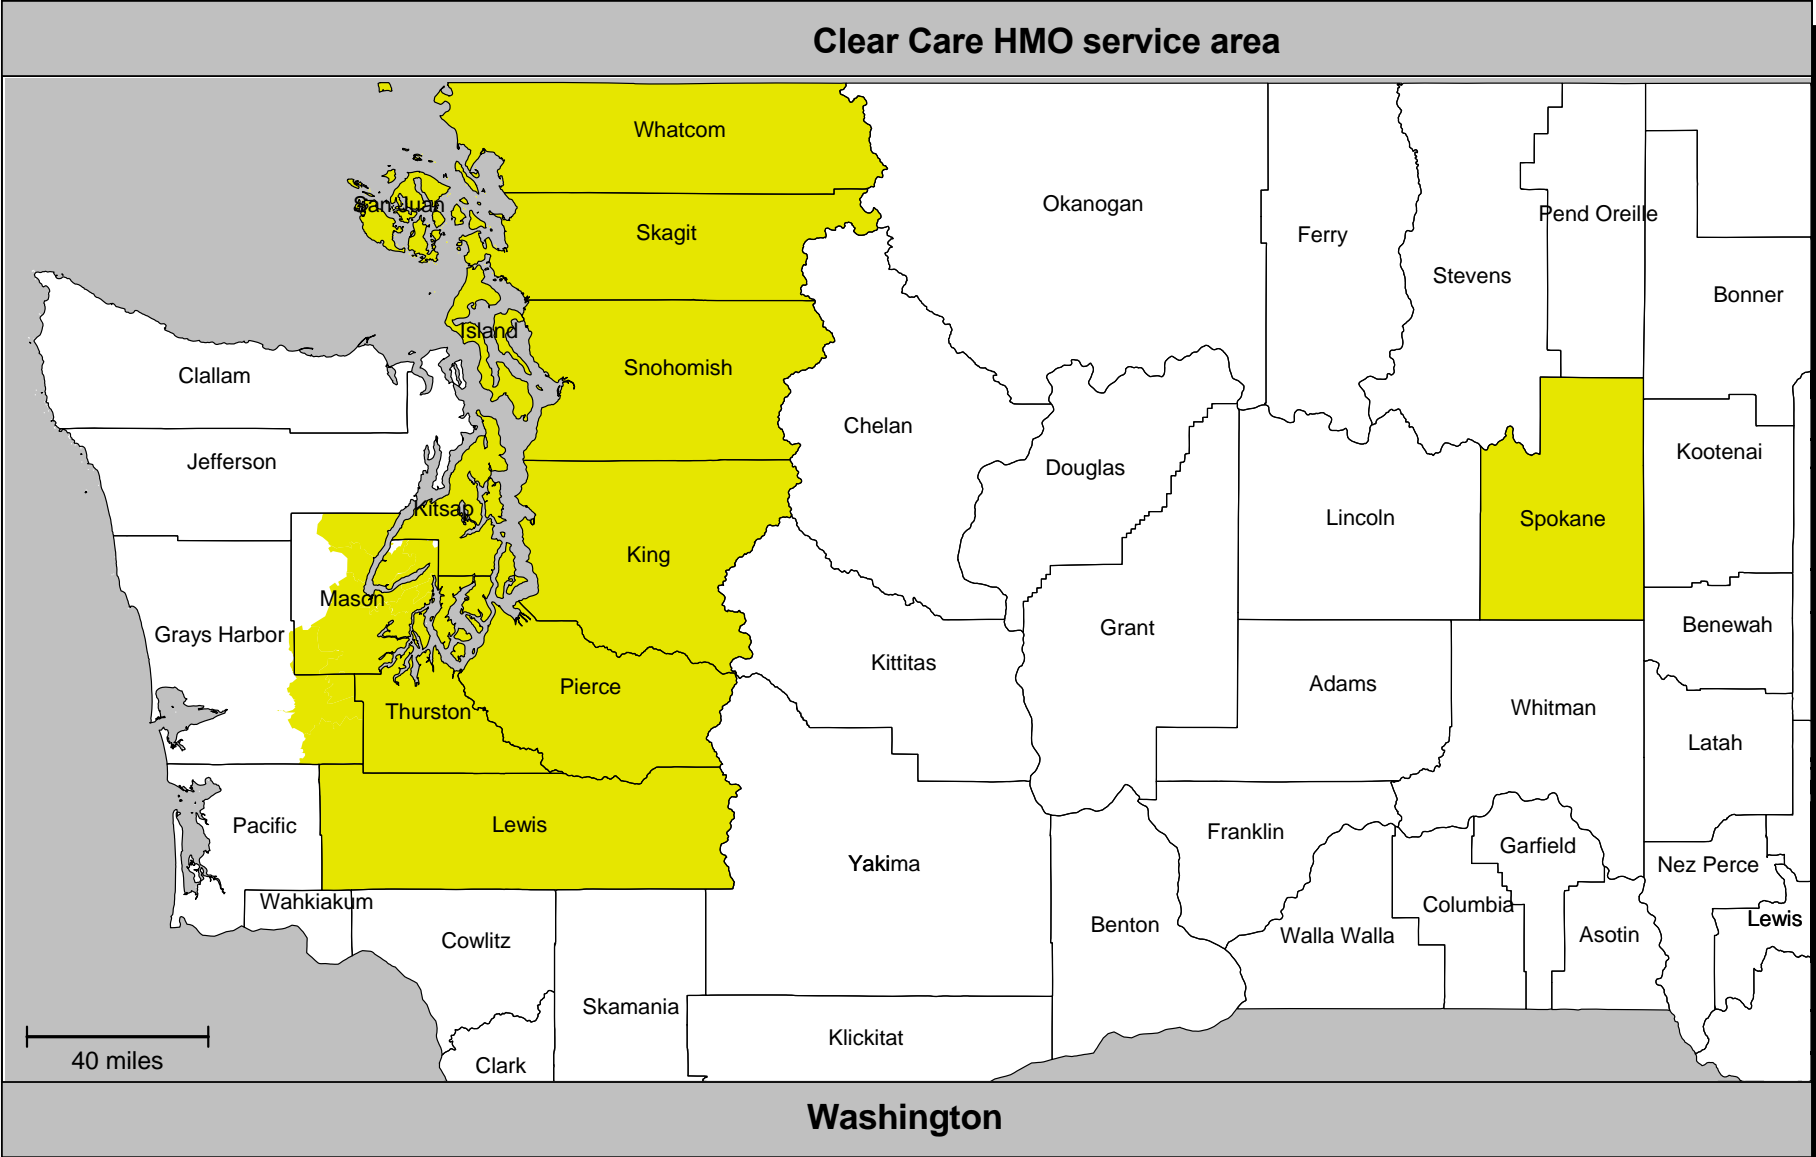

Geographic overview

■ Group Health Cooperative Clear Care Service Area

"Please note: The Clear Care Sound HMO plan is only available in King and Pierce counties."

ZIP	COUNTY	ZIP	COUNTY	ZIP	COUNTY	ZIP	COUNTY	ZIP	COUNTY	ZIP	COUNTY	ZIP	COUNTY		
98001	KING	98065	KING	98155	KING	98245	SAN JUAN	98327	PIERCE	98405	PIERCE	98531	LEWIS	99027	SPOKANE
98002	KING	98068	KING	98158	KING	98247	WHATCOM	98328	PIERCE	98406	PIERCE	98531	THURSTON	99029	SPOKANE
98003	KING	98070	KING	98160	KING	98248	WHATCOM	98329	PIERCE	98407	PIERCE	98532	LEWIS	99030	SPOKANE
98004	KING	98071	KING	98161	KING	98249	ISLAND	98330	PIERCE	98408	PIERCE	98533	LEWIS	99031	SPOKANE
98005	KING	98072	KING	98164	KING	98250	SAN JUAN	98332	PIERCE	98409	PIERCE	98538	LEWIS	99033	SPOKANE
98006	KING	98072	SNOHOMISH	98165	KING	98251	SNOHOMISH	98333	PIERCE	98411	PIERCE	98539	LEWIS	99036	SPOKANE
98007	KING	98073	KING	98166	KING	98252	SNOHOMISH	98335	PIERCE	98412	PIERCE	98540	THURSTON	99037	SPOKANE
98008	KING	98074	KING	98168	KING	98253	ISLAND	98336	LEWIS	98413	PIERCE	98541	GRAYS HARBOR	99039	SPOKANE
98009	KING	98075	KING	98170	KING	98255	SKAGIT	98337	KITSAP	98415	PIERCE	98541	MASON	99110	SPOKANE
98010	KING	98077	SNOHOMISH	98171	KING	98256	SNOHOMISH	98338	PIERCE	98416	PIERCE	98542	LEWIS	99156	SPOKANE
98011	KING	98077	KING	98174	KING	98257	SKAGIT	98340	KITSAP	98417	PIERCE	98544	LEWIS	99170	SPOKANE
98012	SNOHOMISH	98082	KING	98175	KING	98258	SNOHOMISH	98342	KITSAP	98418	PIERCE	98546	MASON	99180	SPOKANE
98013	KING	98082	SNOHOMISH	98177	KING	98259	SNOHOMISH	98344	PIERCE	98419	PIERCE	98548	MASON	99201	SPOKANE
98014	KING	98083	KING	98178	KING	98260	ISLAND	98345	KITSAP	98421	PIERCE	98555	MASON	99202	SPOKANE
98015	KING	98087	SNOHOMISH	98181	KING	98261	SAN JUAN	98346	KITSAP	98422	PIERCE	98556	THURSTON	99203	SPOKANE
98019	KING	98089	KING	98184	KING	98262	WHATCOM	98348	PIERCE	98424	PIERCE	98557	GRAYS HARBOR	99204	SPOKANE
98020	SNOHOMISH	98092	KING	98185	KING	98263	SKAGIT	98349	PIERCE	98430	PIERCE	98558	PIERCE	99205	SPOKANE
98021	SNOHOMISH	98092	PIERCE	98188	KING	98264	WHATCOM	98351	PIERCE	98431	PIERCE	98559	GRAYS HARBOR	99206	SPOKANE
98022	KING	98093	KING	98190	KING	98266	WHATCOM	98352	PIERCE	98433	PIERCE	98560	MASON	99207	SPOKANE
98022	PIERCE	98101	KING	98191	KING	98267	SKAGIT	98353	KITSAP	98438	PIERCE	98564	LEWIS	99208	SPOKANE
98023	KING	98102	KING	98194	KING	98270	SNOHOMISH	98354	PIERCE	98439	PIERCE	98565	LEWIS	99209	SPOKANE
98024	KING	98103	KING	98195	KING	98271	SNOHOMISH	98354	KING	98442	PIERCE	98568	GRAYS HARBOR	99210	SPOKANE
98025	KING	98104	KING	98198	KING	98272	SNOHOMISH	98355	LEWIS	98443	PIERCE	98570	LEWIS	99211	SPOKANE
98026	SNOHOMISH	98105	KING	98199	KING	98273	SKAGIT	98356	LEWIS	98444	PIERCE	98572	LEWIS	99212	SPOKANE
98027	KING	98106	KING	98201	SNOHOMISH	98274	SKAGIT	98359	KITSAP	98445	PIERCE	98576	THURSTON	99213	SPOKANE
98028	KING	98107	KING	98203	SNOHOMISH	98275	SNOHOMISH	98360	PIERCE	98446	PIERCE	98579	THURSTON	99214	SPOKANE
98029	KING	98108	KING	98204	SNOHOMISH	98276	WHATCOM	98361	LEWIS	98447	PIERCE	98580	PIERCE	99215	SPOKANE
98030	KING	98109	KING	98205	SNOHOMISH	98277	ISLAND	98364	KITSAP	98448	PIERCE	98582	LEWIS	99216	SPOKANE
98031	KING	98110	KITSAP	98206	SNOHOMISH	98278	ISLAND	98366	KITSAP	98464	PIERCE	98584	MASON	99217	SPOKANE
98032	KING	98111	KING	98207	SNOHOMISH	98279	SAN JUAN	98367	KITSAP	98465	PIERCE	98585	LEWIS	99218	SPOKANE
98033	KING	98112	KING	98208	SNOHOMISH	98280	SAN JUAN	98370	KITSAP	98466	PIERCE	98588	MASON	99219	SPOKANE
98034	KING	98113	KING	98213	SNOHOMISH	98281	WHATCOM	98371	PIERCE	98467	PIERCE	98589	THURSTON	99220	SPOKANE
98035	KING	98114	KING	98220	WHATCOM	98282	ISLAND	98372	PIERCE	98471	PIERCE	98591	LEWIS	99223	SPOKANE
98036	SNOHOMISH	98115	KING	98221	SAN JUAN	98283	SKAGIT	98373	PIERCE	98481	PIERCE	98592	MASON	99224	SPOKANE
98037	SNOHOMISH	98116	KING	98221	SKAGIT	98284	SKAGIT	98374	PIERCE	98490	PIERCE	98593	LEWIS	99228	SPOKANE
98038	KING	98117	KING	98222	SAN JUAN	98284	WHATCOM	98375	PIERCE	98492	PIERCE	98596	LEWIS	99251	SPOKANE
98039	KING	98118	KING	98223	SNOHOMISH	98286	SAN JUAN	98377	LEWIS	98493	PIERCE	98597	THURSTON	99252	SPOKANE
98040	KING	98119	KING	98224	KING	98287	SNOHOMISH	98378	KITSAP	98496	PIERCE	98599	THURSTON	99256	SPOKANE
98041	KING	98121	KING	98225	WHATCOM	98288	KING	98380	KITSAP	98497	PIERCE	99001	SPOKANE	99258	SPOKANE
98042	KING	98122	KING	98226	WHATCOM	98290	SNOHOMISH	98383	KITSAP	98498	PIERCE	99003	SPOKANE	99260	SPOKANE
98043	SNOHOMISH	98124	KING	98227	WHATCOM	98291	SNOHOMISH	98384	KITSAP	98499	PIERCE	99004	SPOKANE	99299	SPOKANE
98045	KING	98125	KING	98228	WHATCOM	98292	SNOHOMISH	98385	PIERCE	98501	THURSTON	99005	SPOKANE		
98046	SNOHOMISH	98126	KING	98229	SKAGIT	98293	SNOHOMISH	98386	KITSAP	98502	THURSTON	99006	SPOKANE		
98047	KING	98127	KING	98229	WHATCOM	98294	SNOHOMISH	98387	PIERCE	98503	THURSTON	99008	SPOKANE		
98050	KING	98129	KING	98230	WHATCOM	98295	WHATCOM	98388	PIERCE	98504	THURSTON	99009	SPOKANE		
98051	KING	98131	KING	98231	WHATCOM	98296	SNOHOMISH	98390	PIERCE	98505	THURSTON	99011	SPOKANE		
98052	KING	98132	KING	98232	SKAGIT	98297	SAN JUAN	98391	PIERCE	98506	THURSTON	99012	SPOKANE		
98053	KING	98133	KING	98233	SKAGIT	98303	PIERCE	98392	KITSAP	98507	THURSTON	99013	SPOKANE		
98054	KING	98134	KING	98235	SKAGIT	98304	PIERCE	98393	KITSAP	98508	THURSTON	99014	SPOKANE		
98055	KING	98136	KING	98236	ISLAND	98310	KITSAP	98394	PIERCE	98509	THURSTON	99016	SPOKANE		
98056	KING	98138	KING	98237	SKAGIT	98311	KITSAP	98395	PIERCE	98511	THURSTON	99018	SPOKANE		
98057	KING	98139	KING	98238	SKAGIT	98312	MASON	98396	PIERCE	98512	THURSTON	99019	SPOKANE		
98058	KING	98141	KING	98239	ISLAND	98312	KITSAP	98397	PIERCE	98513	THURSTON	99020	SPOKANE		
98059	KING	98144	KING	98240	WHATCOM	98314	KITSAP	98398	PIERCE	98516	THURSTON	99021	SPOKANE		
98061	KITSAP	98145	KING	98241	SNOHOMISH	98315	KITSAP	98401	PIERCE	98522	LEWIS	99022	SPOKANE		
98062	KING	98146	KING	98241	SKAGIT	98321	PIERCE	98402	PIERCE	98524	MASON	99023	SPOKANE		
98063	KING	98148	KING	98243	SAN JUAN	98322	KITSAP	98403	PIERCE	98528	MASON	99025	SPOKANE		
98064	KING	98154	KING	98244	WHATCOM	98323	PIERCE	98404	PIERCE	98530	THURSTON	99026	SPOKANE		